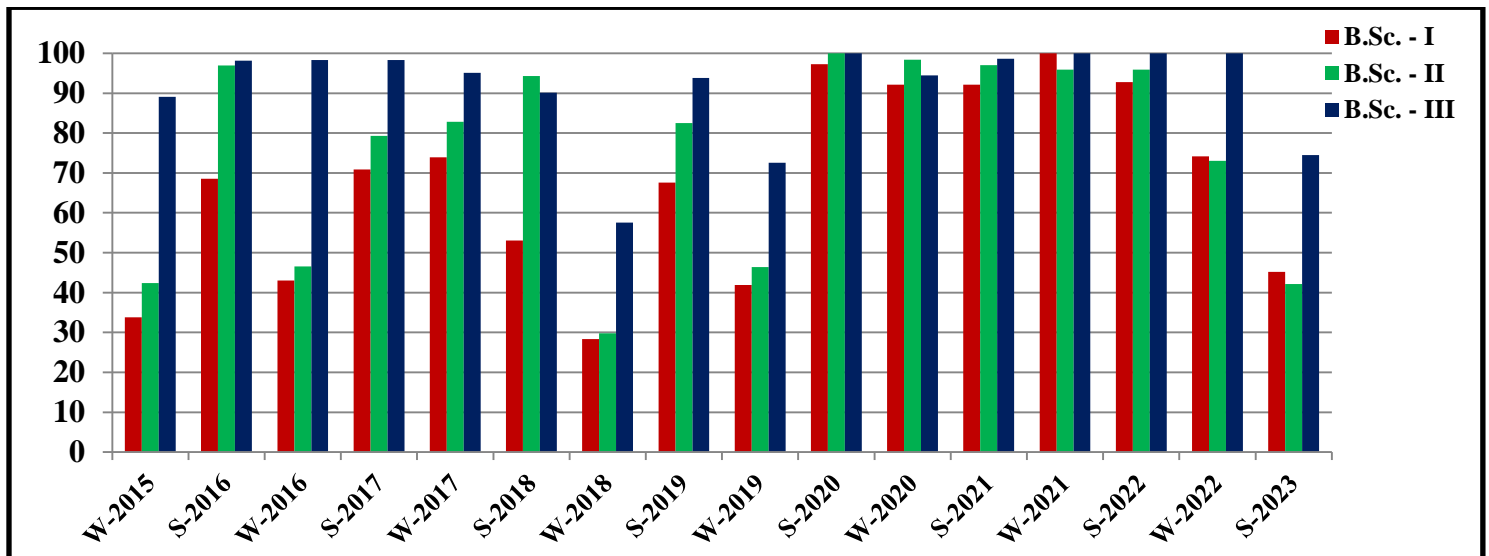

Department of Zoology