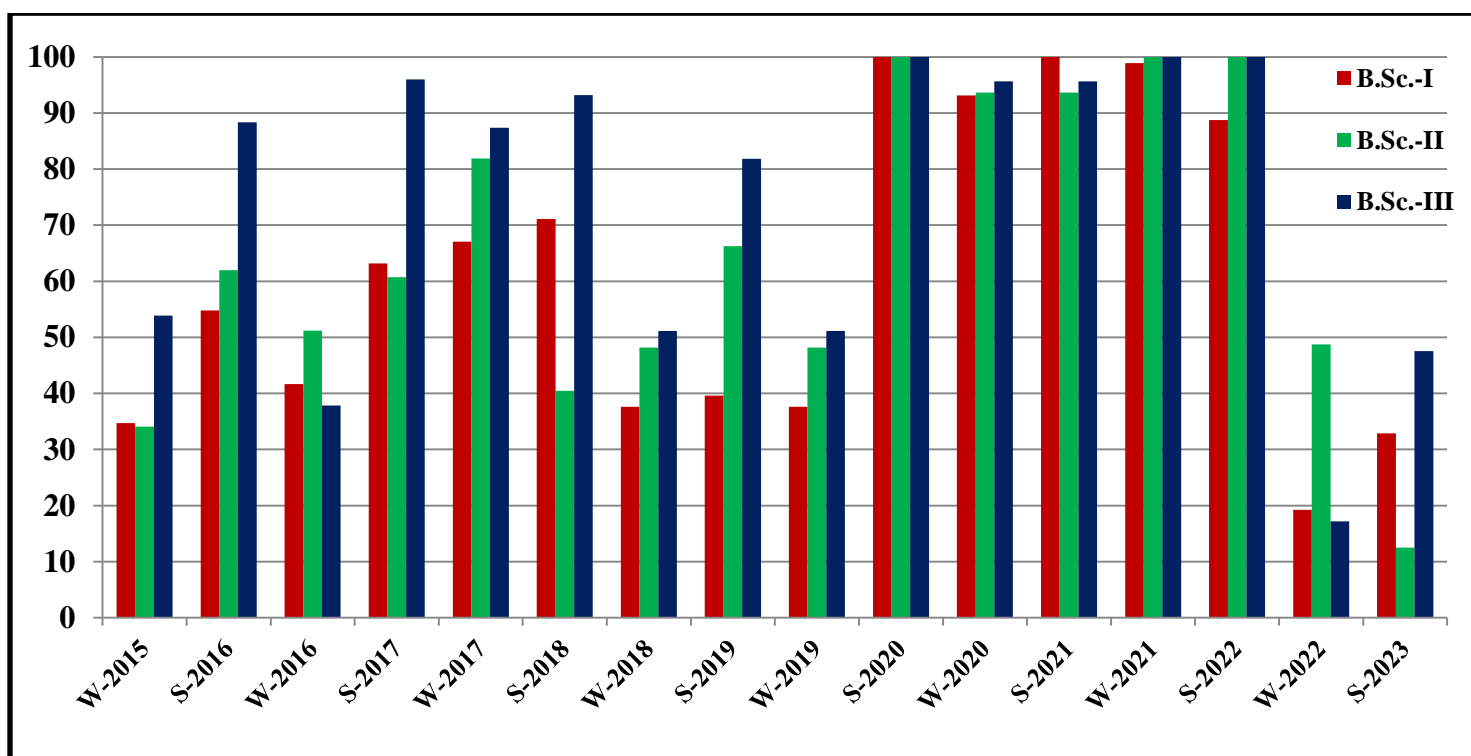

BHAWABHUTI MAHAVIDYALAYA AMGAON

Result Analysis (Passing Percentages)

Science Faculty

Department of Physics

Department of Chemistry

Department of Mathematics

Department of Computer Science

Department of Botany