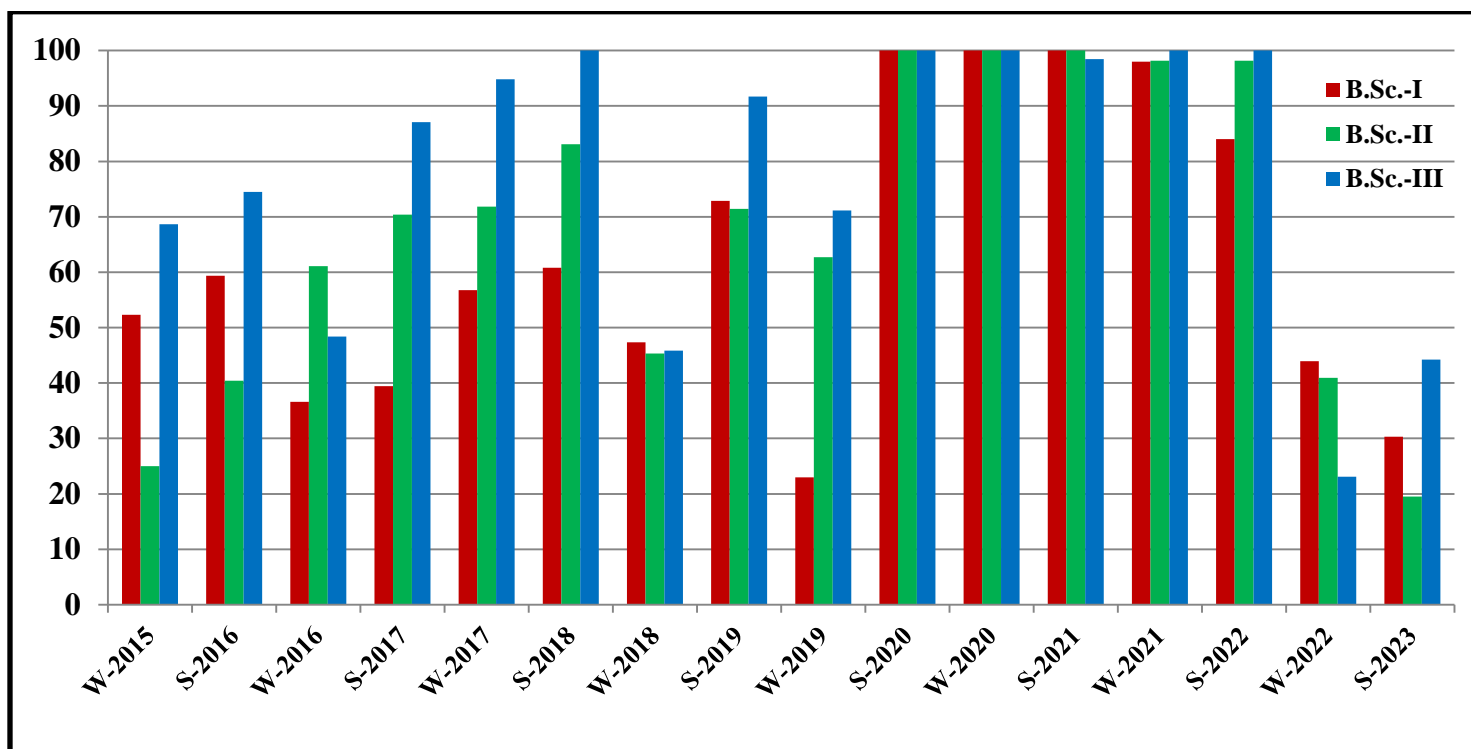

BHAWABHUTI MAHAVIDYALAYA AMGAON

Result Analysis (Passing Percentages)

Science Faculty

Department of Physics

Department of Chemistry

Department of Mathematics

Department of Computer Science

Department of Botany