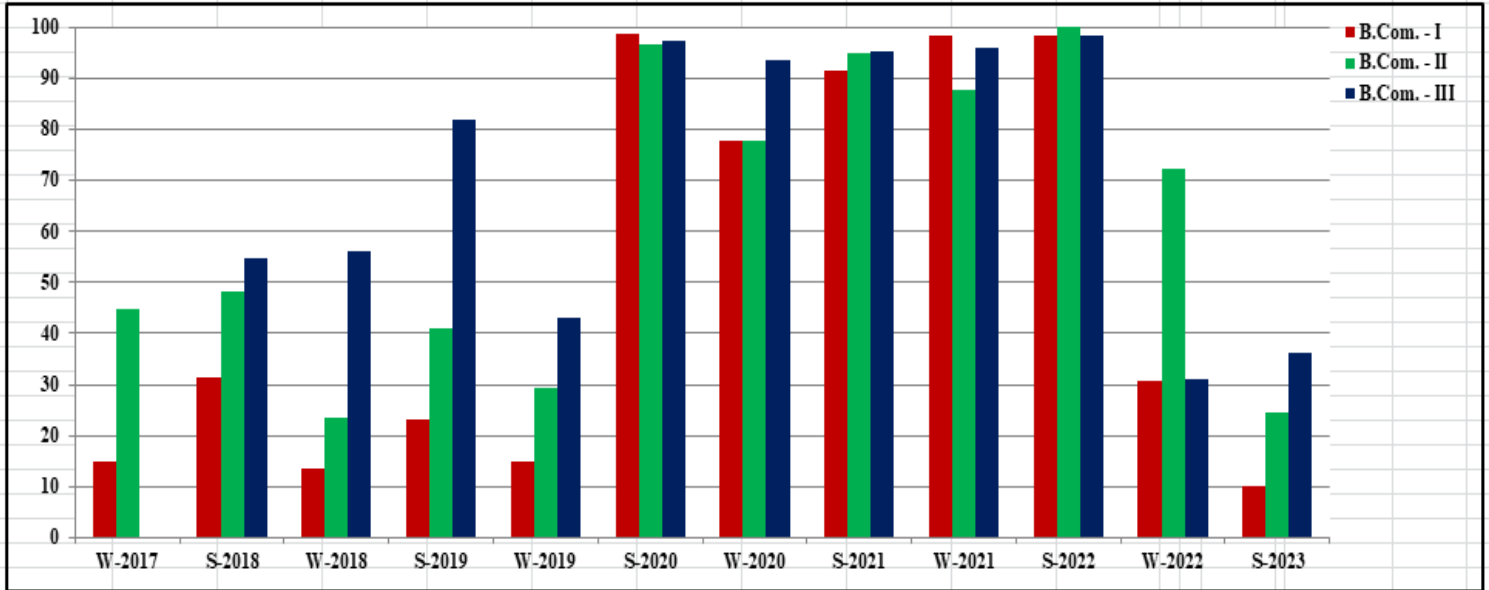

BHAWABHUTI MAHAVIDYALAYA AMGAON

Result Analysis (Passing Percentages)

Commerce Faculty

Department of Commerce

Department of English

Department of Hindi

Department of Marathi