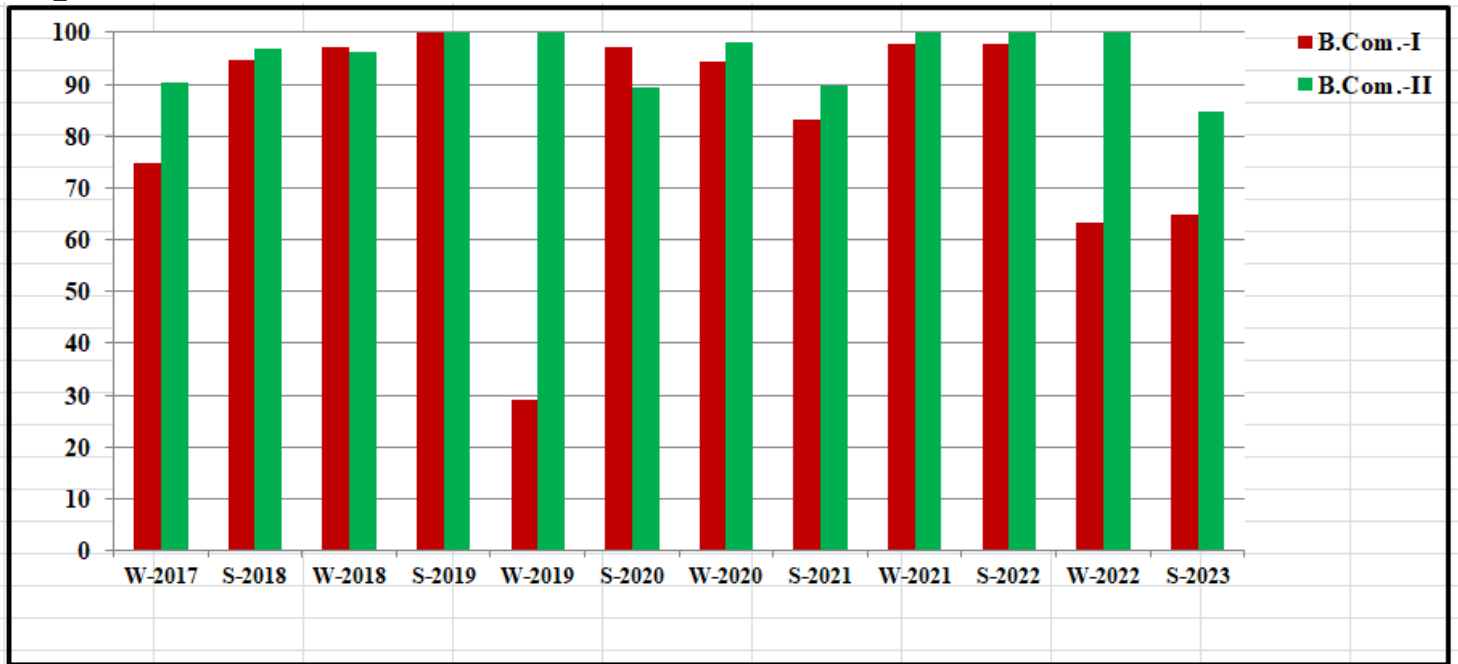

BHAWABHUTI MAHAVIDYALAYA AMGAON

Result Analysis (Passing Percentages)

Commerce Faculty

Department of Commerce

Department of English

Department of Hindi

Department of Marathi