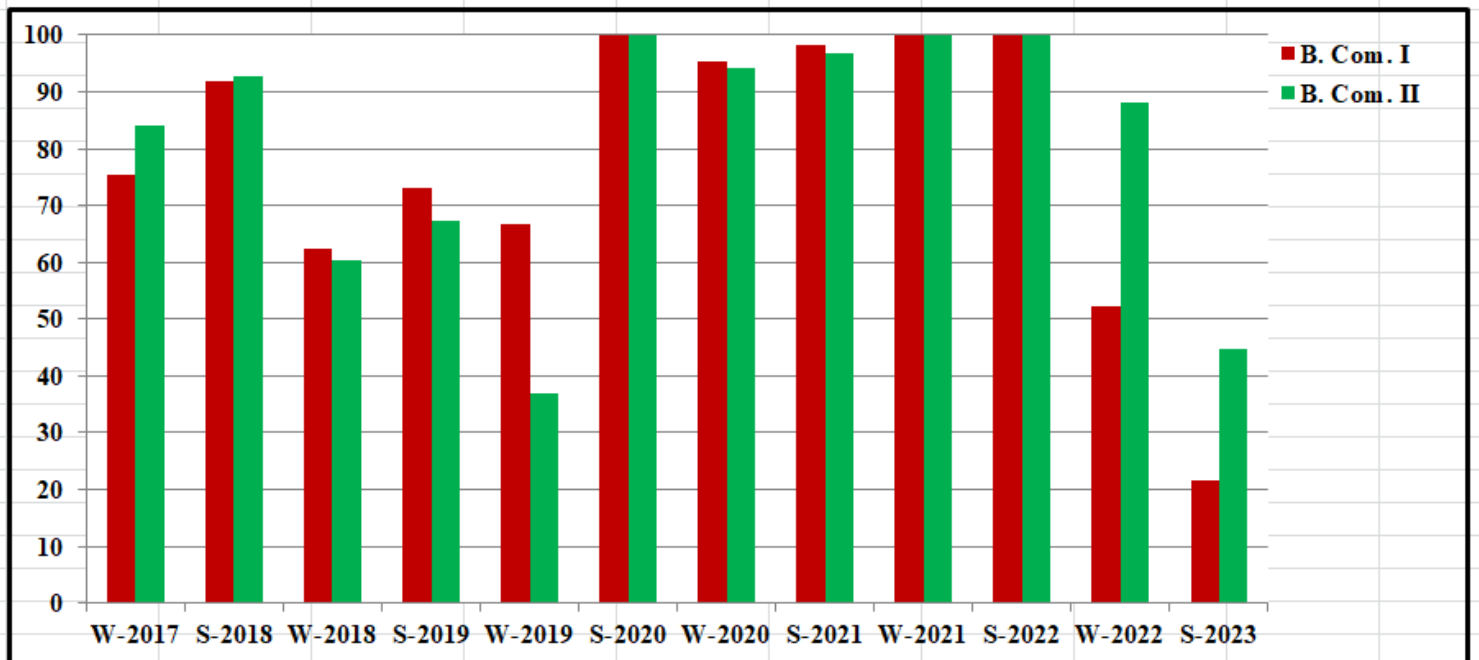

BHAWABHUTI MAHAVIDYALAYA AMGAON

Result Analysis (Passing Percentages)

Commerce Faculty

Department of Commerce

Department of English

Department of Hindi

Department of Marathi